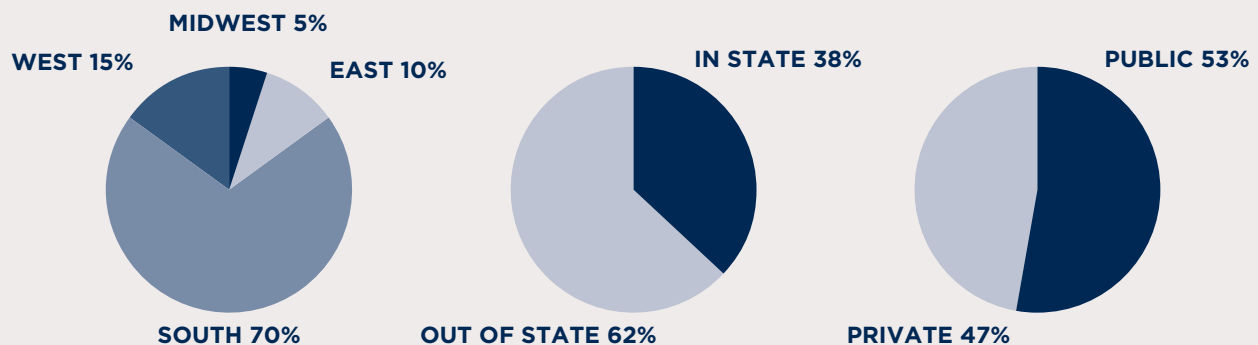

ATHLETICS

- 86% of boys and 74% of girls participate in a varsity sport
- 88 team state championships in school history; 26 in the past 5 years in 9 different sports
- 74 alumni played college athletics in 15 different sports in 2019-2020
- 9 NFL players - 2 Super Bowl Champions, 2 first round draft picks
- 3 NBA players - 3 McDonald's All-Americans
- 3 MLB players
- 1 track and field professional athlete

*SERVICE & LEADERSHIP

- 60 different Nashville-area sites at which our students served in 2019-2020
- 48 students served abroad on faculty-led mission trips in 2019-2020
- 24 students were selected to participate in Youth Leadership Brentwood, a city-wide, select leadership program, over the past 5 years

*students are not required to complete service hours for graduation

Class of 2020 Enrollment Highlights

99% of the Class of 2020 were admitted to a 4-year college. These 109 graduates will enroll in **49** different colleges in **21** states and the District of Columbia.

Students were awarded over **$9.6** million dollars in academic, athletic, talent, or leadership scholarships, not including the TN Hope Scholarship.